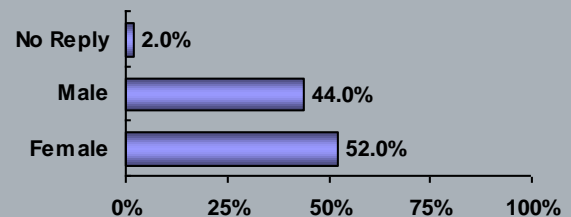

Gender Ownership

Veterans Served

Veterans	49
Disabled	16
Total Veterans:	65

*All our economic impact data is client verified.

Client Breakdown

Retail	Service	Wholesale	Manufacturing	Construction
56	231	8	15	19