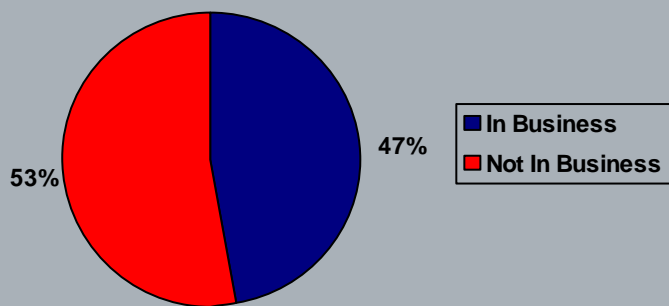

Steve Cohen
District Nine

Client Demographics

Constituents Assisted

Total Clients	581
Counseling Sessions	1,245
Total Counseling Hours	1,822
Training Events	88
Training Attendees	1,536
Online Training Attendees	2,325
Online Training Events	158
Jobs Created	403
Jobs Retained	249
Capital Infusion*	\$14,452,837