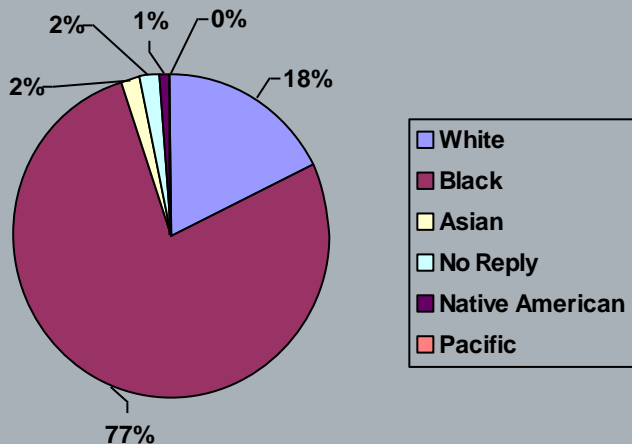

Steve Cohen
District Nine

Client Demographics

Constituents Assisted

Total Clients	581
Counseling Sessions	1,245
Total Counseling Hours	1,822
Training Events	88
Training Attendees	1,536
Online Training Attendees	2,325
Online Training Events	158
Jobs Created	403
Jobs Retained	249
Capital Infusion*	\$14,452,837

Gender Ownership

Veterans Served

Veterans	49
Disabled	16
Total Veterans:	65

*All our economic impact data is client verified.

Client Breakdown

Retail	Service	Wholesale	Manufacturing	Construction
56	231	8	15	19