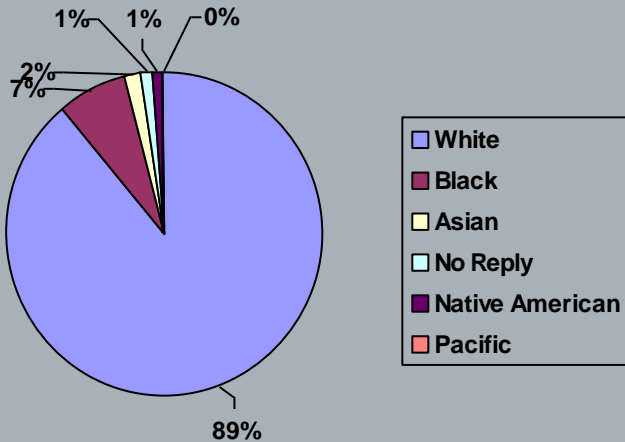

Phil Roe
District One

Client Demographics

Constituents Assisted

Total Clients	339
Counseling Sessions	880
Total Counseling Hours	1,515
Training Events	114
Training Attendees	1,503
Online Training Attendees	2,325
Online Training Events	158
Jobs Created	208
Jobs Retained	270
Capital Infusion*	\$17,722,230

Gender Ownership

Veterans Served

Veterans	36
Disabled	17
Total Veterans:	53

*All our economic impact data is client verified.

Client Breakdown

Retail	Service	Wholesale	Manufacturing	Construction
31	170	11	22	21