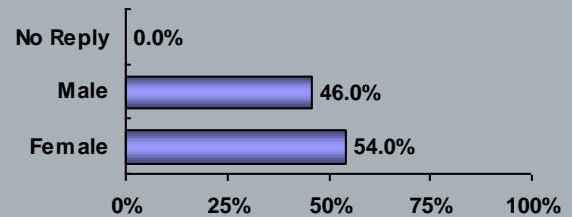

Gender Ownership

Veterans Served

Veterans	36
Disabled	17
Total Veterans:	53

*All our economic impact data is client verified.

Client Breakdown

Retail	Service	Wholesale	Manufacturing	Construction
31	170	11	22	21