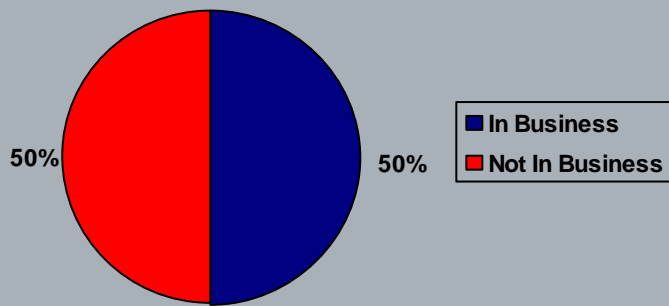

Phil Roe
District One

Client Demographics

Constituents Assisted

Total Clients	339
Counseling Sessions	880
Total Counseling Hours	1,515
Training Events	114
Training Attendees	1,503
Online Training Attendees	2,325
Online Training Events	158
Jobs Created	208
Jobs Retained	270
Capital Infusion*	\$17,722,230